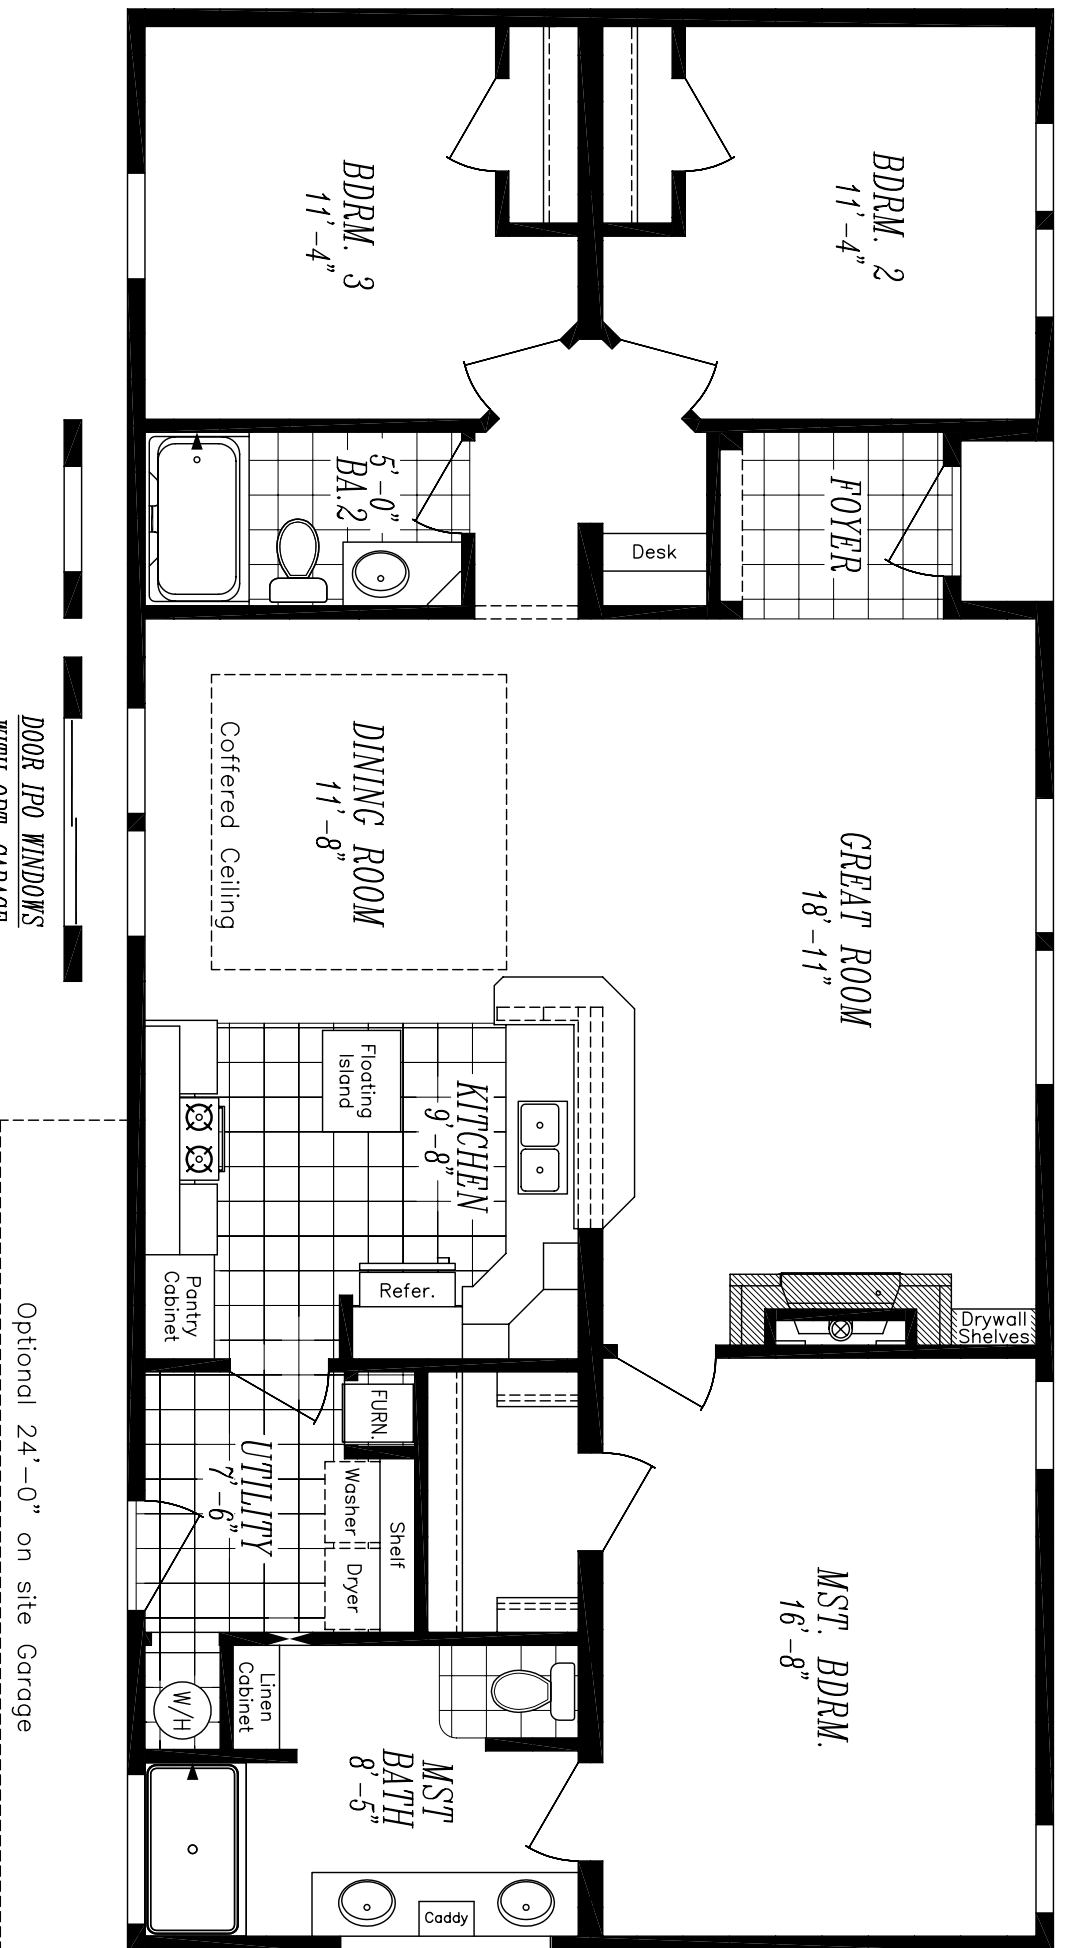

THE LEGACY 5628-1101

26'-8" x 56'-0"

APPROX. 1481 SQ. FT.

DOOR IPO WINDOWS
WITH OPT. GARAGE

Optional 24'-0" on site Garage

THE LEGACY 5628-1101

OPT. ENTRY & BATH-2 FLLIP

26'-8" x 56'-0"

APPROX. 1481 SQ. FT.