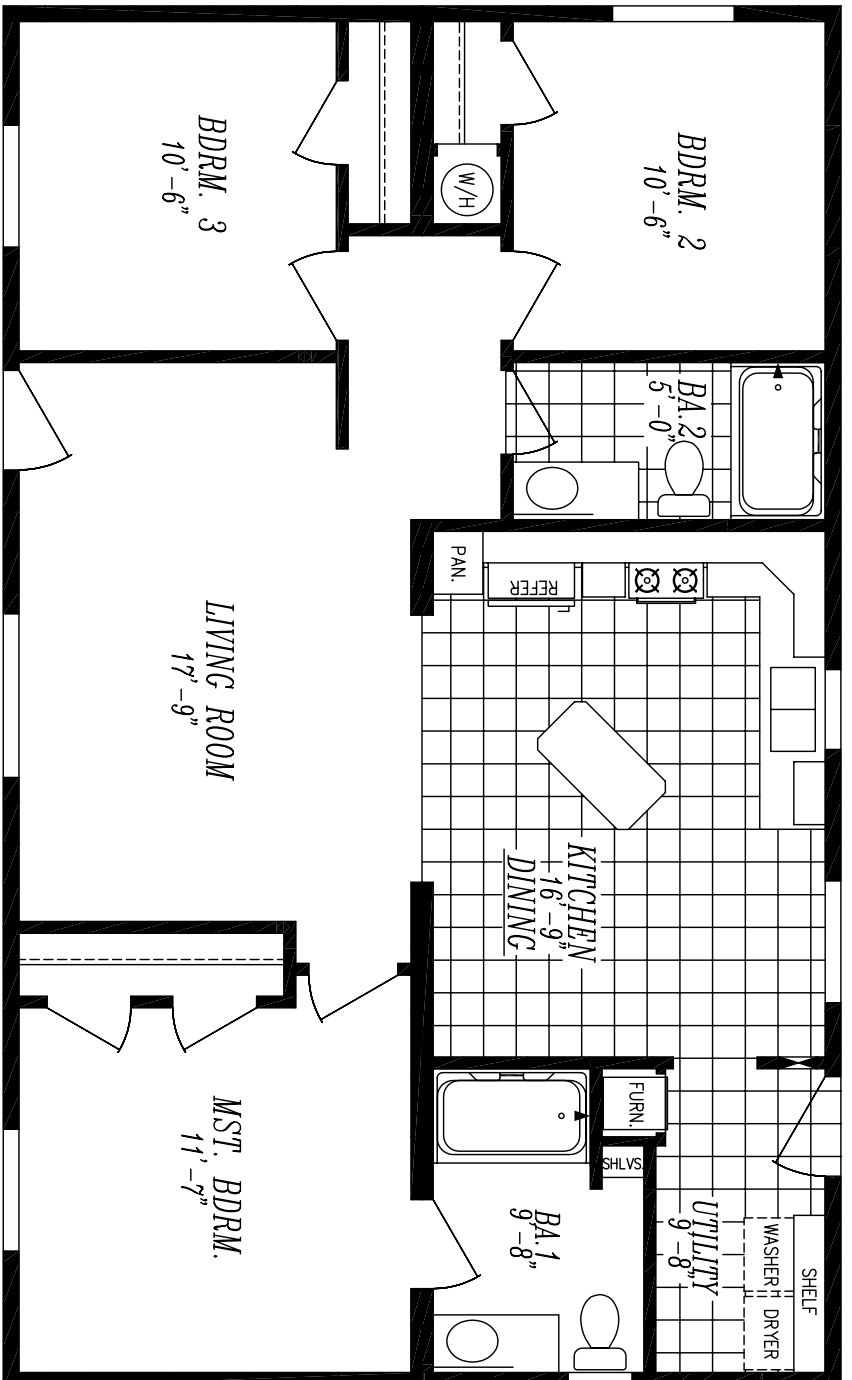

OPT. SLIDING GLASS DOOR

SIMPLICITY - 4028-4202

26'-8" x 44'-0"

1173 SQ. FT. APPROX.