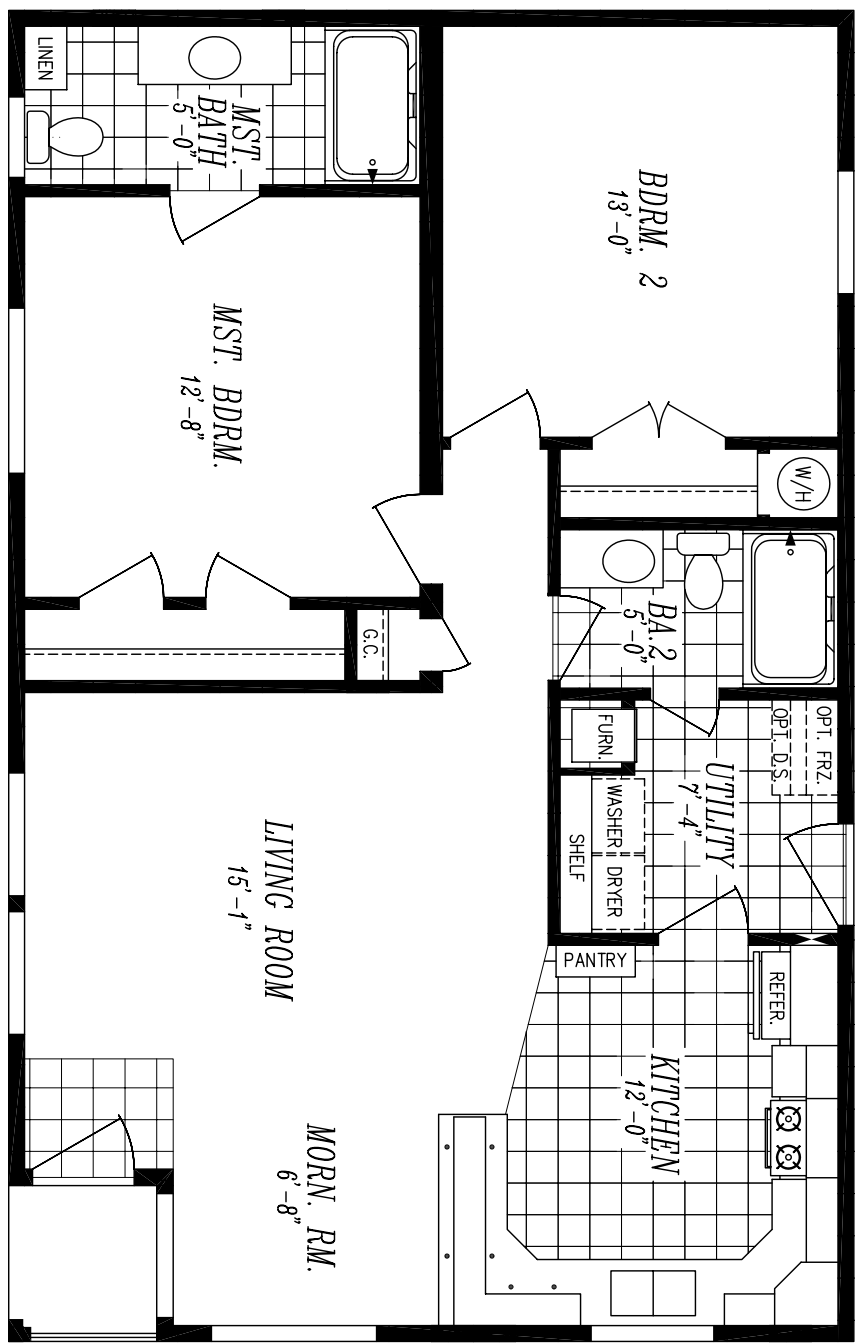

PACIFICA 4228-8206
 26'-8" x 42'-0"
 1,097 SQ. FT.

OPT. BOX BAY W/DLX. EXTERIOR