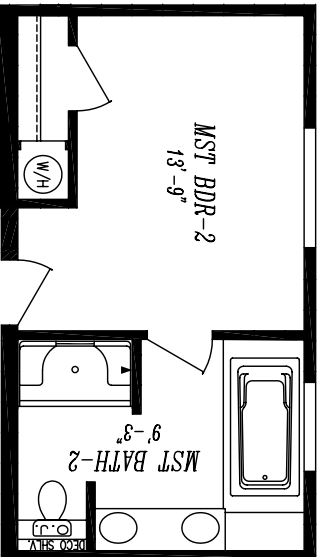

OPT. DUAL MST. SUITE

PACIFICA 4940-8217

40'-0" x 48'-0" / 49'-4" / 48'-0"

APPROX. 1932 SQ. FT.