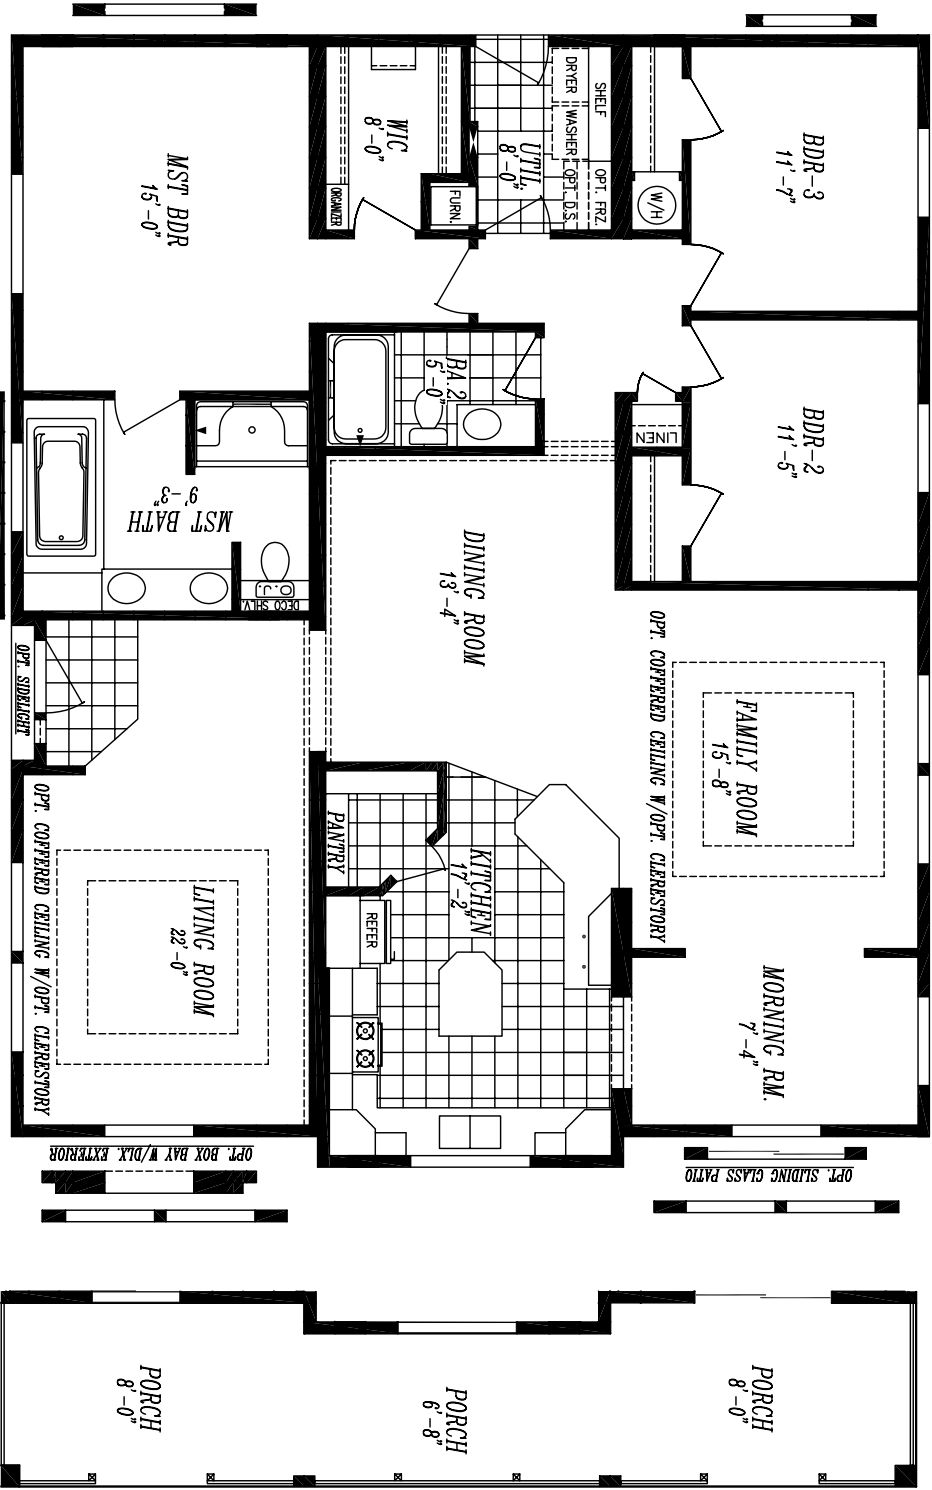

OPT. DUAL MST. SUITE

PACIFICA 4940-8217

40'-0" x 48'-0" / 49'-4" / 48'-0"

APPROX. 1932 SQ. FT.