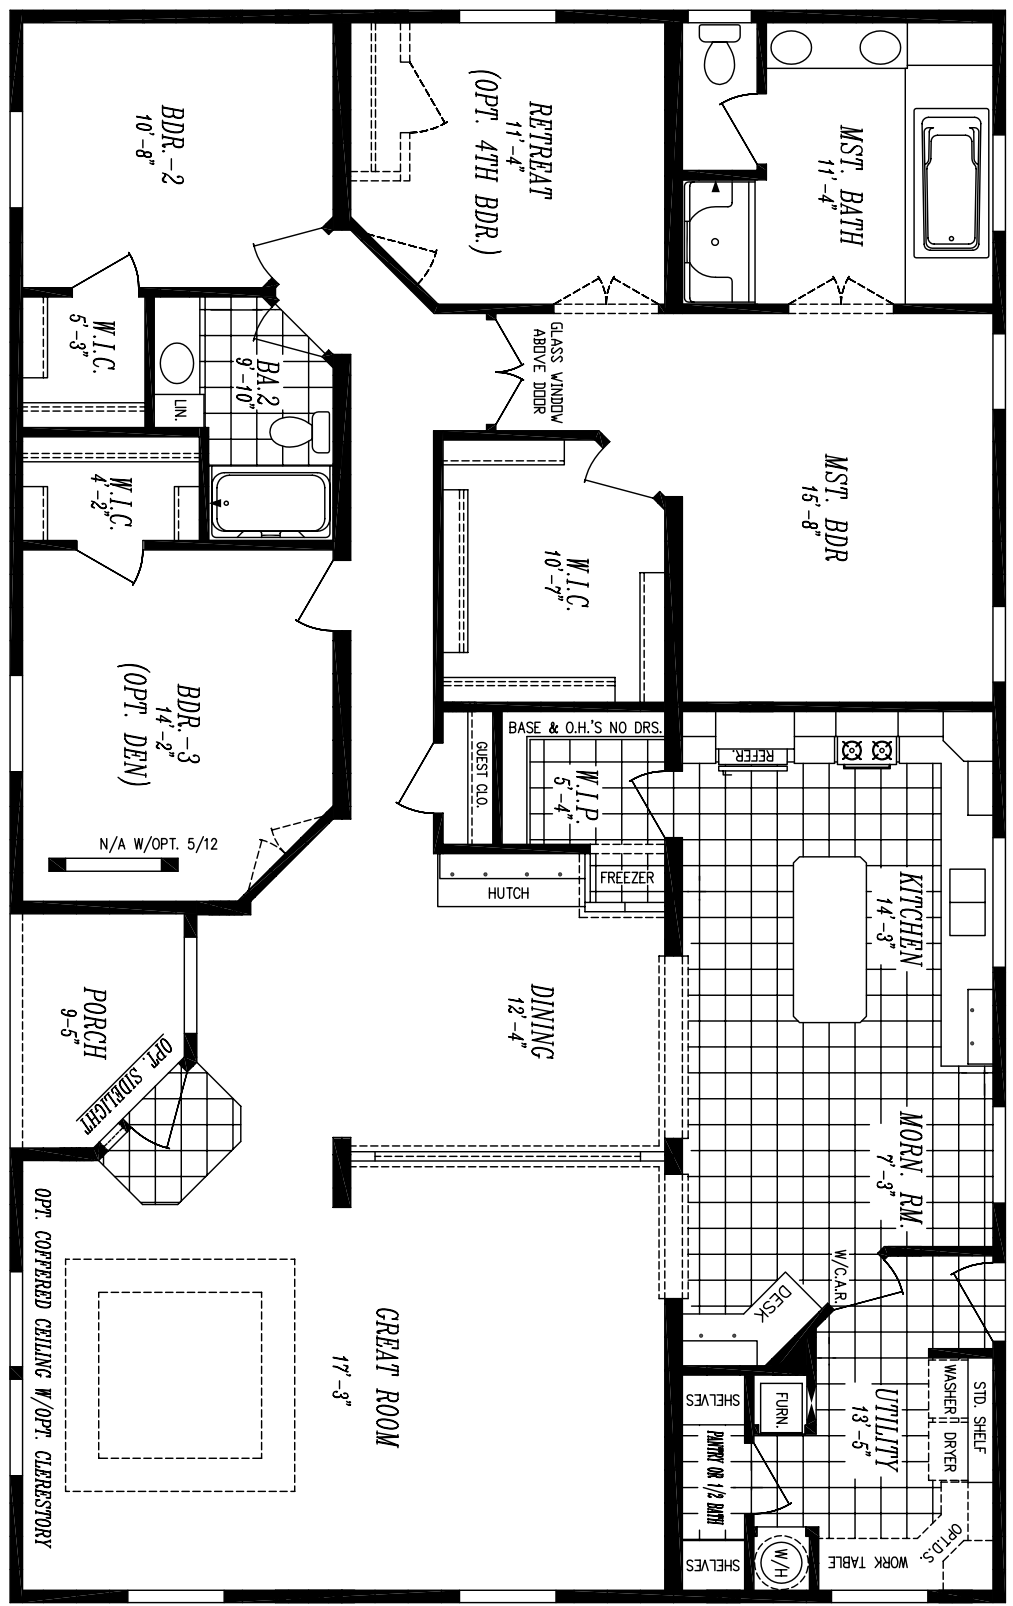

# PACIFICA 6440-8231

64'-0" x 40'-0"

APPROX. 2501 SQ. FT.

- OPT. BOX BAY WINDOWS
- OPT. SUNBURST ORGANIC WINDOWS
- OPT. 1/4-ROUND ORGANIC WINDOWS
- OPT. CLOSETORY WINDOWS