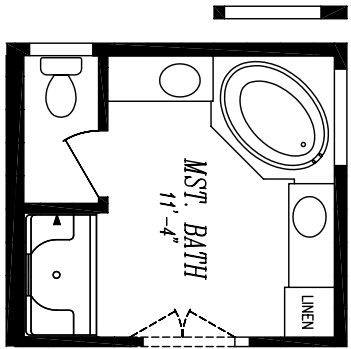

# PACIFICA 6440-8231

64'-0" x 40'-0"

APPROX. 2501 SQ. FT.

- OPT. BOX BAY WINDOWS
- OPT. SUNBURST ORGANIC WINDOWS
- OPT. 1/4-ROUND ORGANIC WINDOWS
- OPT. CLOSETORY WINDOWS