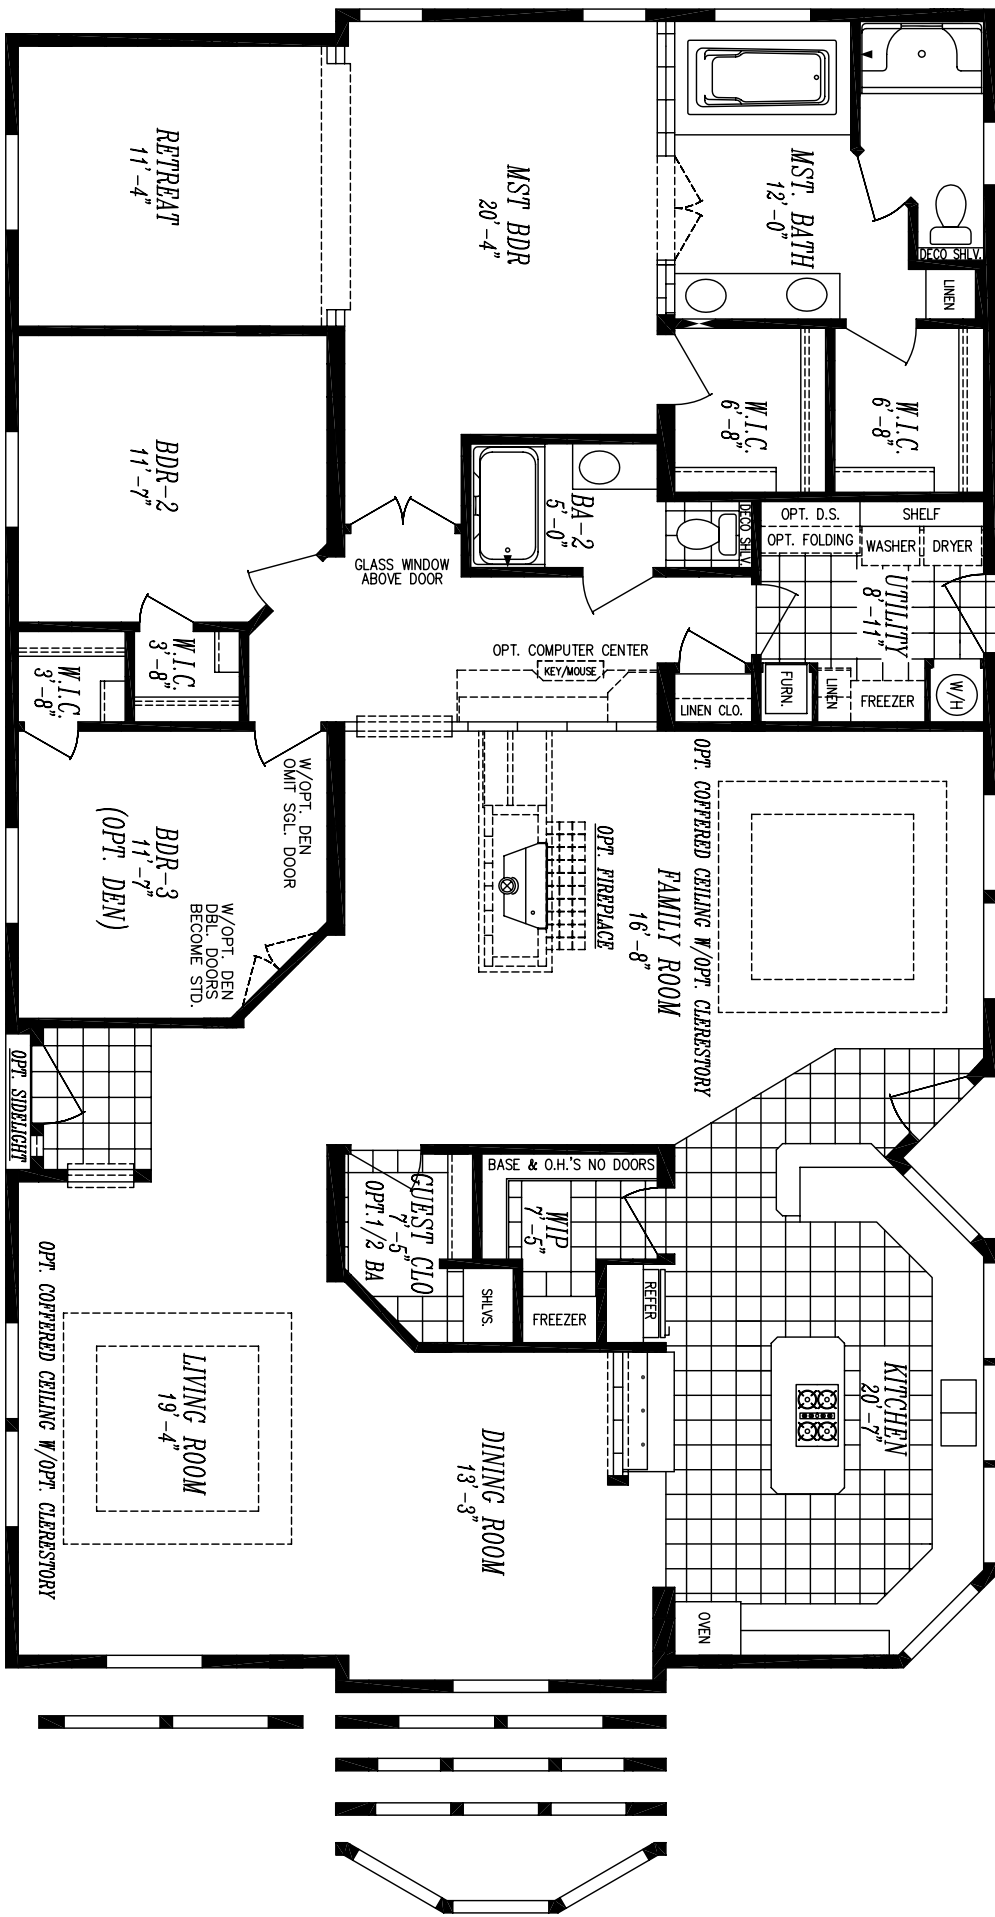

PACIFICA 6840-8238  
 40'-0" x 67'-0"/68'-0"/66'-0"  
 APPROX. 2564 SQ. FT.

OPT. CIERESTORY WINDOWS  
 OPT. ORGAMIC WINDOWS

OPT. ORGAMIC WINDOWS  
 OPT. CIERESTORY WINDOWS  
 OPT. BOX BAY DORMER WINDOWS