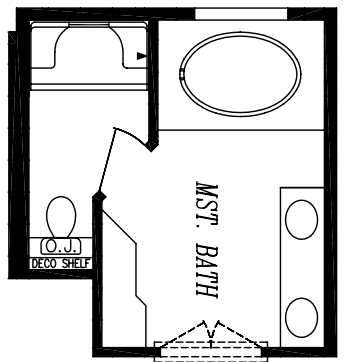

PACIFICA 6840-8239  
 40'-0" x 69'-0" / 68'-0" / 68'-0"  
 APPROX. 2693 SQ. FT.

OPT. CLOSETRY WINDOWS & ORGANIC WINDOWS

OPT. BOX BAY WINDOW

OPT. WINDOW IPO DOOR

OPT. BOX BAY WINDOW

OPT. BOX BAY WINDOW

OPT. BOX BAY WINDOW