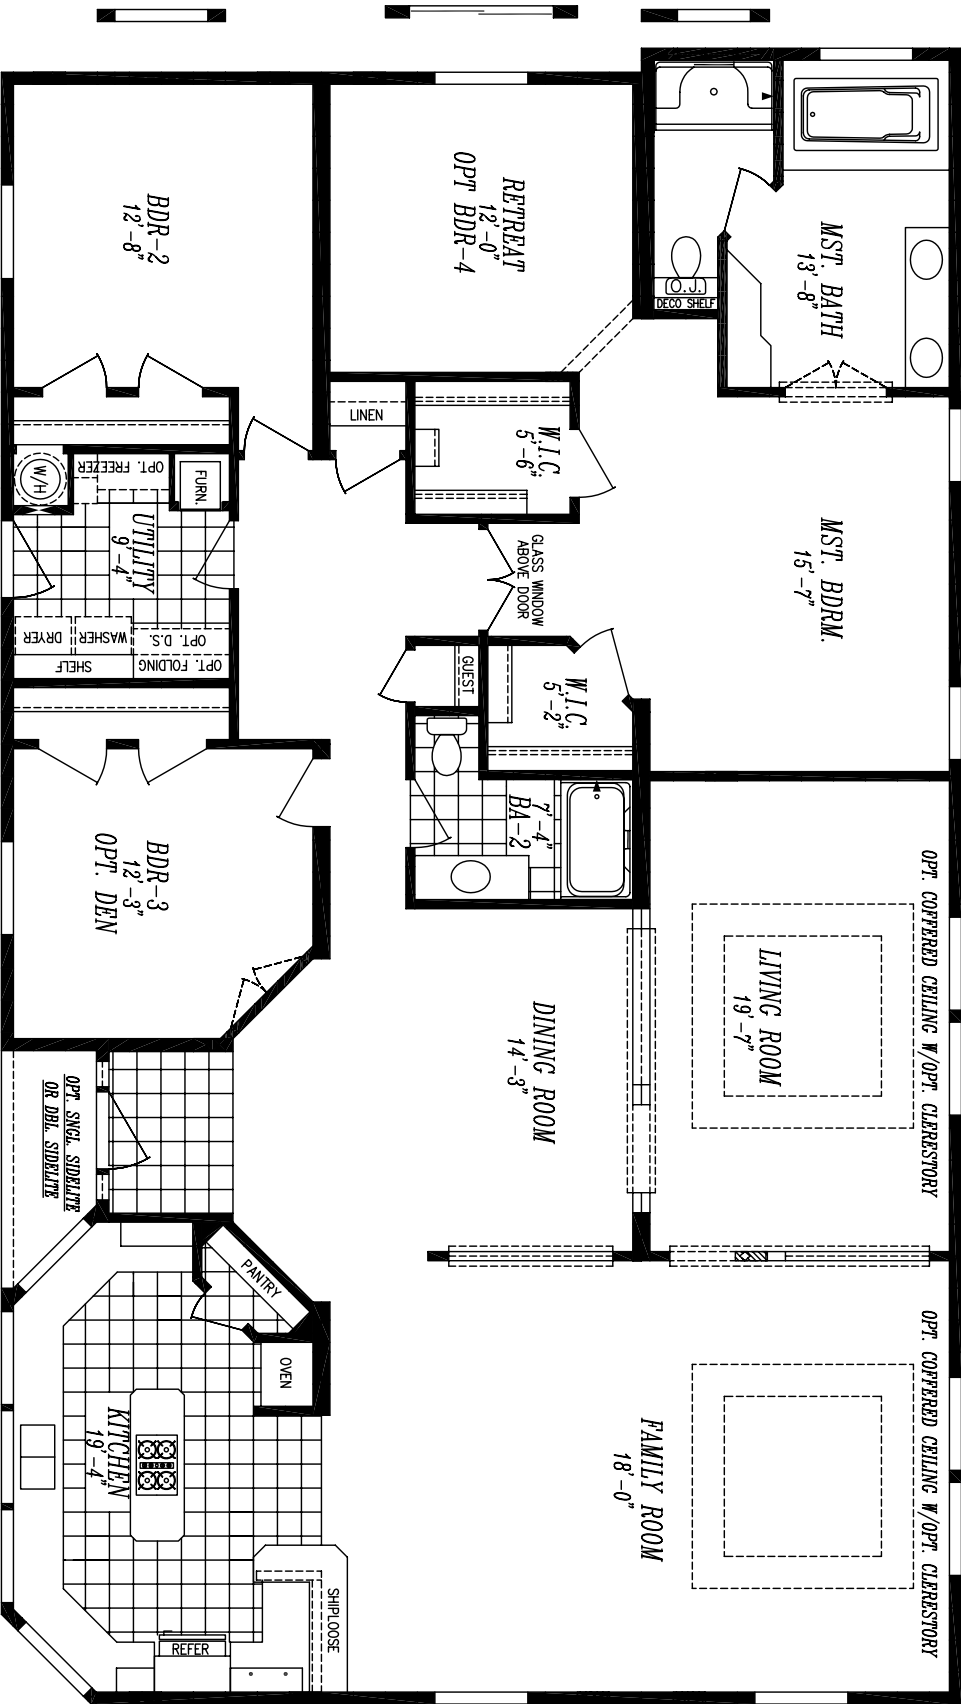

PACIFICA 6840-8239  
 40'-0" x 69'-0" / 68'-0" / 68'-0"  
 APPROX. 2693 SQ. FT.

OPT. CLOSETRY WINDOWS & ORGANIC WINDOWS

OPT. BOX BAY WINDOW

OPT. WINDOW IPO DOOR

OPT. BOX BAY WINDOW

OPT. BOX BAY WINDOW

OPT. BOX BAY WINDOW