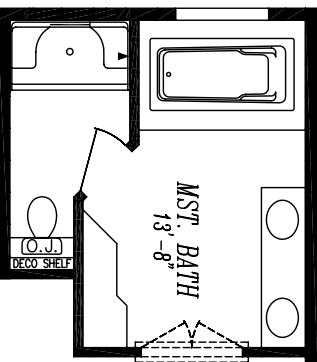

PACIFICA 6840-8239  
 40'-0" x 69'-0" / 68'-0" / 68'-0"  
 APPROX. 2693 SQ. FT.

OPT. CLOSETRY WINDOWS & ORGANIC WINDOWS

OPT. BOX BAY WINDOW

OPT. WINDOW IPO DOOR

OPT. BOX BAY WINDOW

OPT. BOX BAY WINDOW

OPT. BOX BAY WINDOW