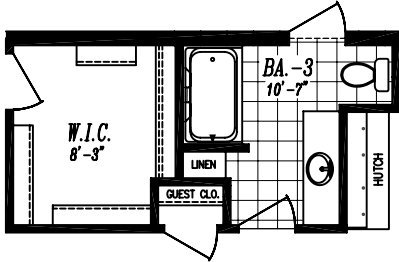

# PACIFICA 6440-8261

64'-0" x 40'-0"  
 APPROX. 2503 SQ. FT.

OPT. MST. BATH

OPT. BATH-3

PORCH  
6'-0"