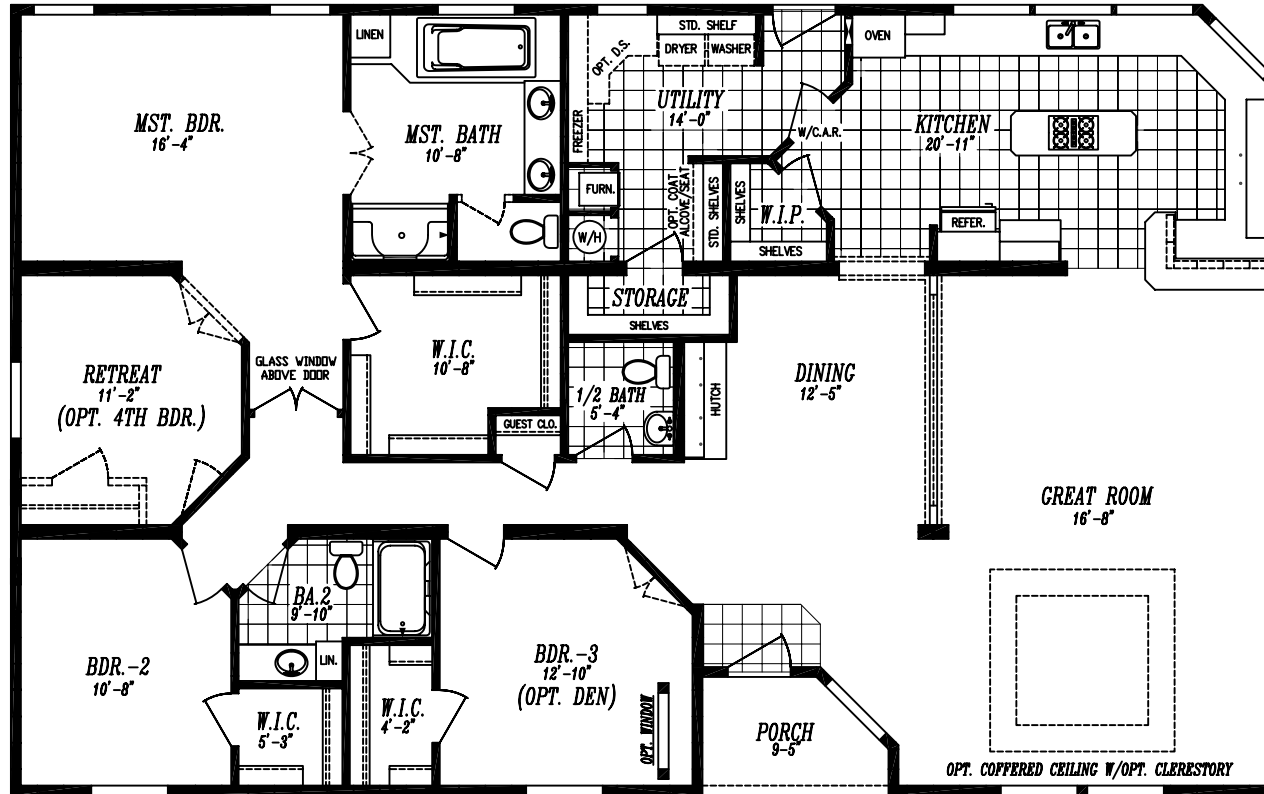

# PACIFICA 6440-8261

64'-0" x 40'-0"  
 APPROX. 2503 SQ. FT.

OPT. MST. BATH

OPT. BATH-3

PORCH  
6'-0"