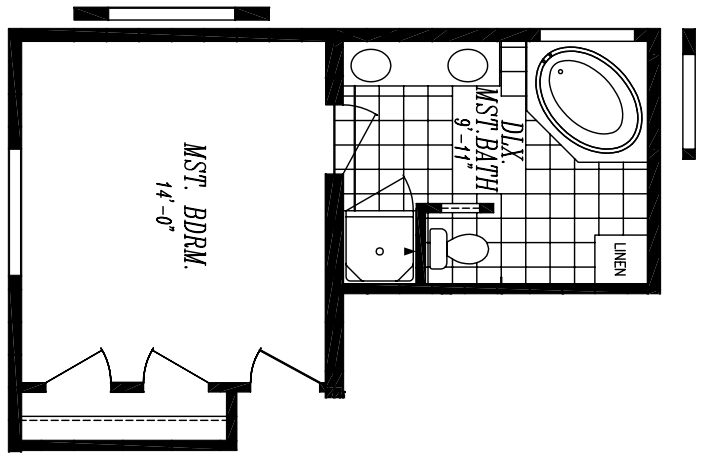

LAKECREST 5228-9501
 26'-8" x 52'-0"
 1387 SQ. FT.

OPT. (3) WINDOWS

LIVING ROOM 22'-4"