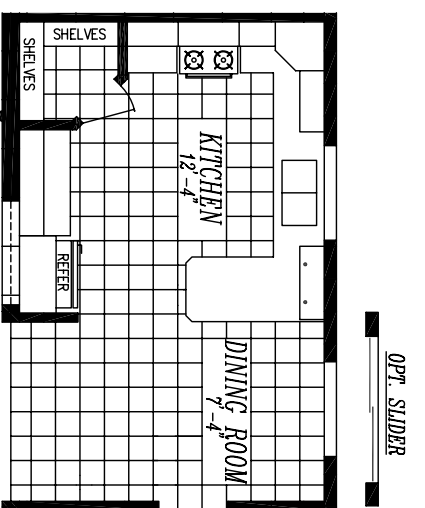

LAKECREST 5228-9501
 26'-8" x 52'-0"
 1387 SQ. FT.

OPT. (3) WINDOWS

LIVING ROOM 22'-4"