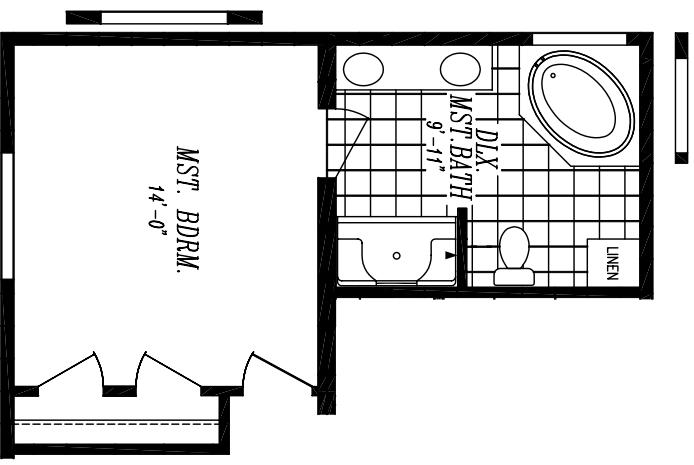

LAKECREST 5228-9501
 26'-8" x 52'-0"
 1387 SQ. FT.

OPT. (3) WINDOWS

LIVING ROOM 22'-4"