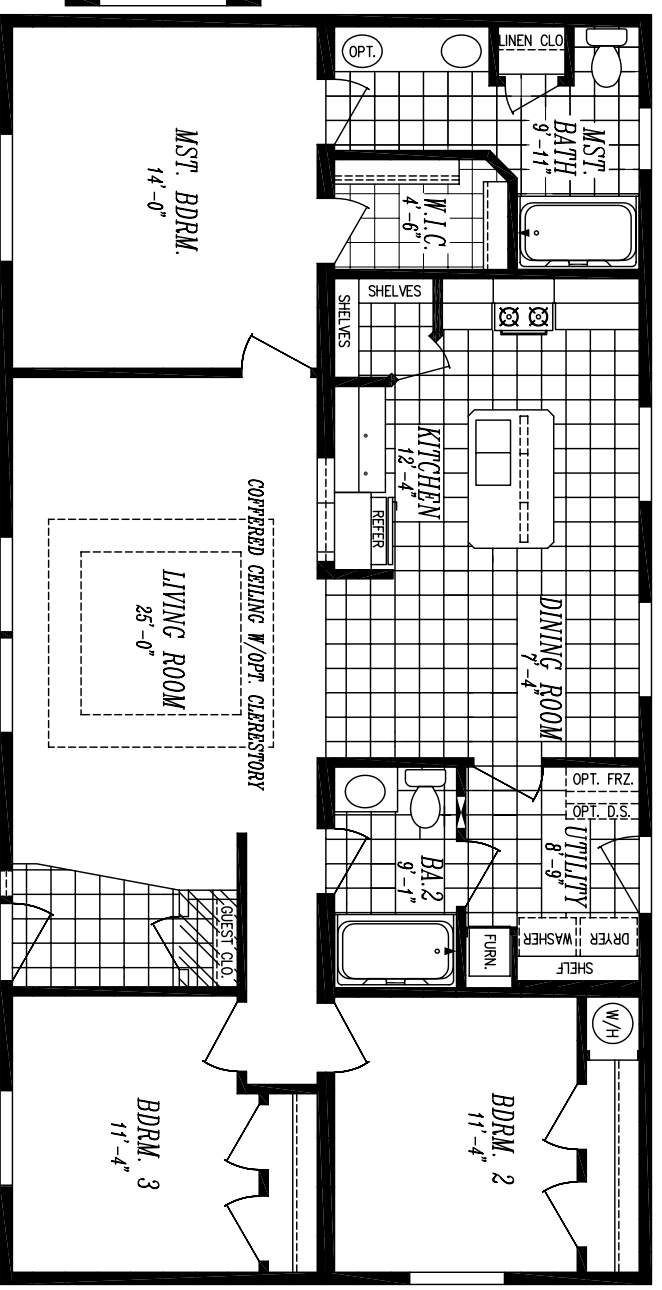

LAKECREST 5228-9501
 26'-8" x 52'-0"
 1387 SQ. FT.

OPT. (3) WINDOWS

LIVING ROOM 22'-4"