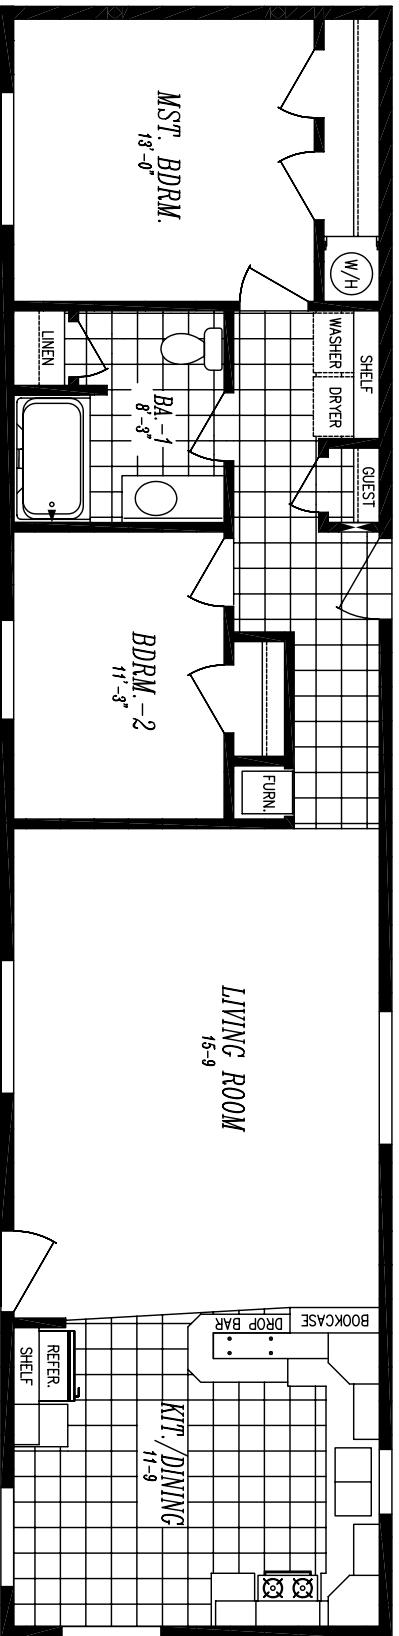

OPT. MST. BATH (N/A WITH PORCH)
(ADDS 5'-4" TO HOME)
15'-4" x 69'-4"
APPROX. 1063 SQ. FT.

OPTION PORCH
(N/A W/OPT MST. BATH)

FIRST EDITION 6416-9704
15'-4" x 64'-0"
APPROX. 981 SQ. FT.