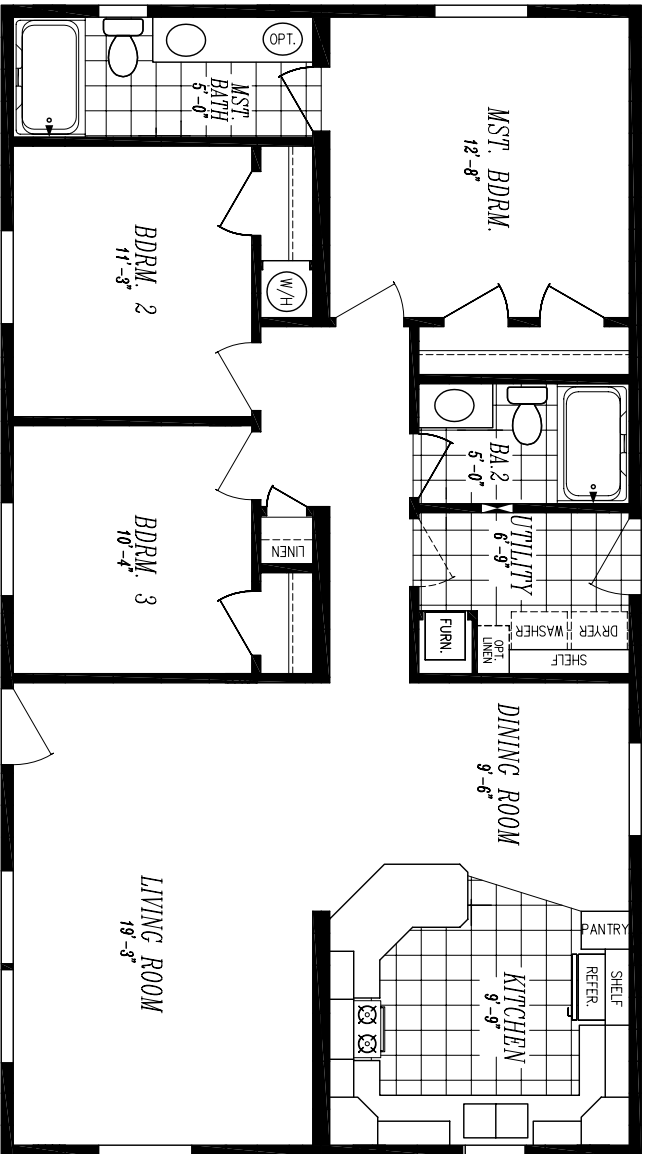

FIRST EDITION 4828-9731  
 26'-8" x 48'-0"  
 1280 SQ. FT.

STD. DOOR W/OPT. FLIPPED UTILITY RM.

OPT. RECESSED ENTRY