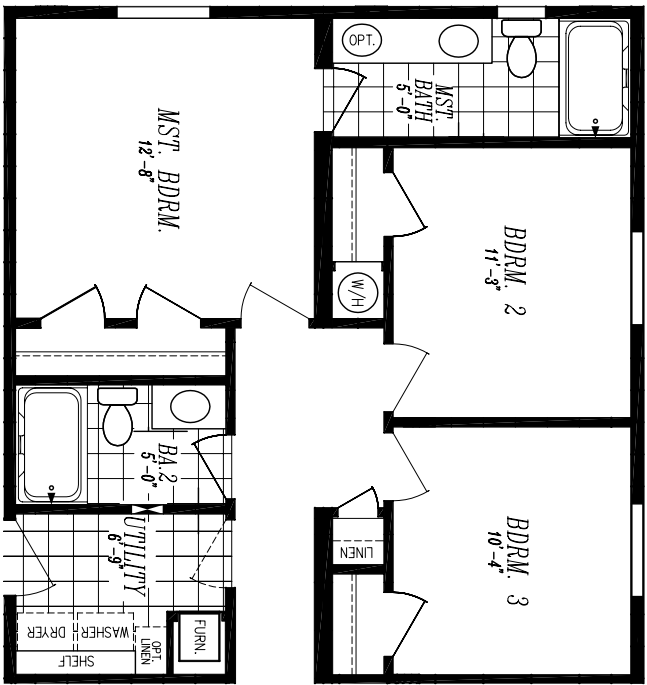

FIRST EDITION 4828-9731  
 26'-8" x 48'-0"  
 1280 SQ. FT.

STD. DOOR W/OPT. FLIPPED UTILITY RM.

OPT. RECESSED ENTRY