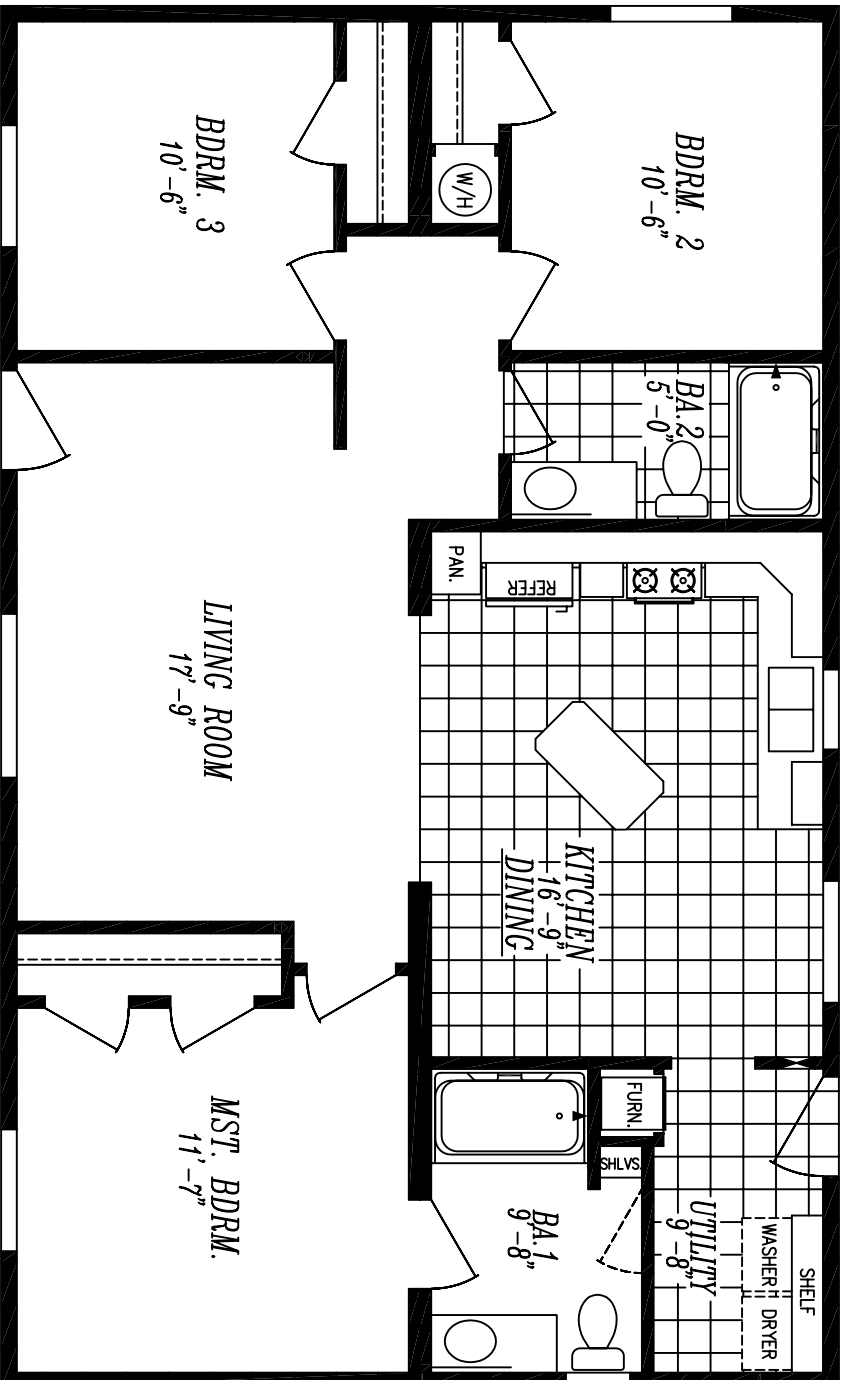

OPT. SLIDING GLASS DOOR

SIMPLICITY - 4028-4202

26'-8" x 44'-0"

1173 SQ. FT. APPROX.