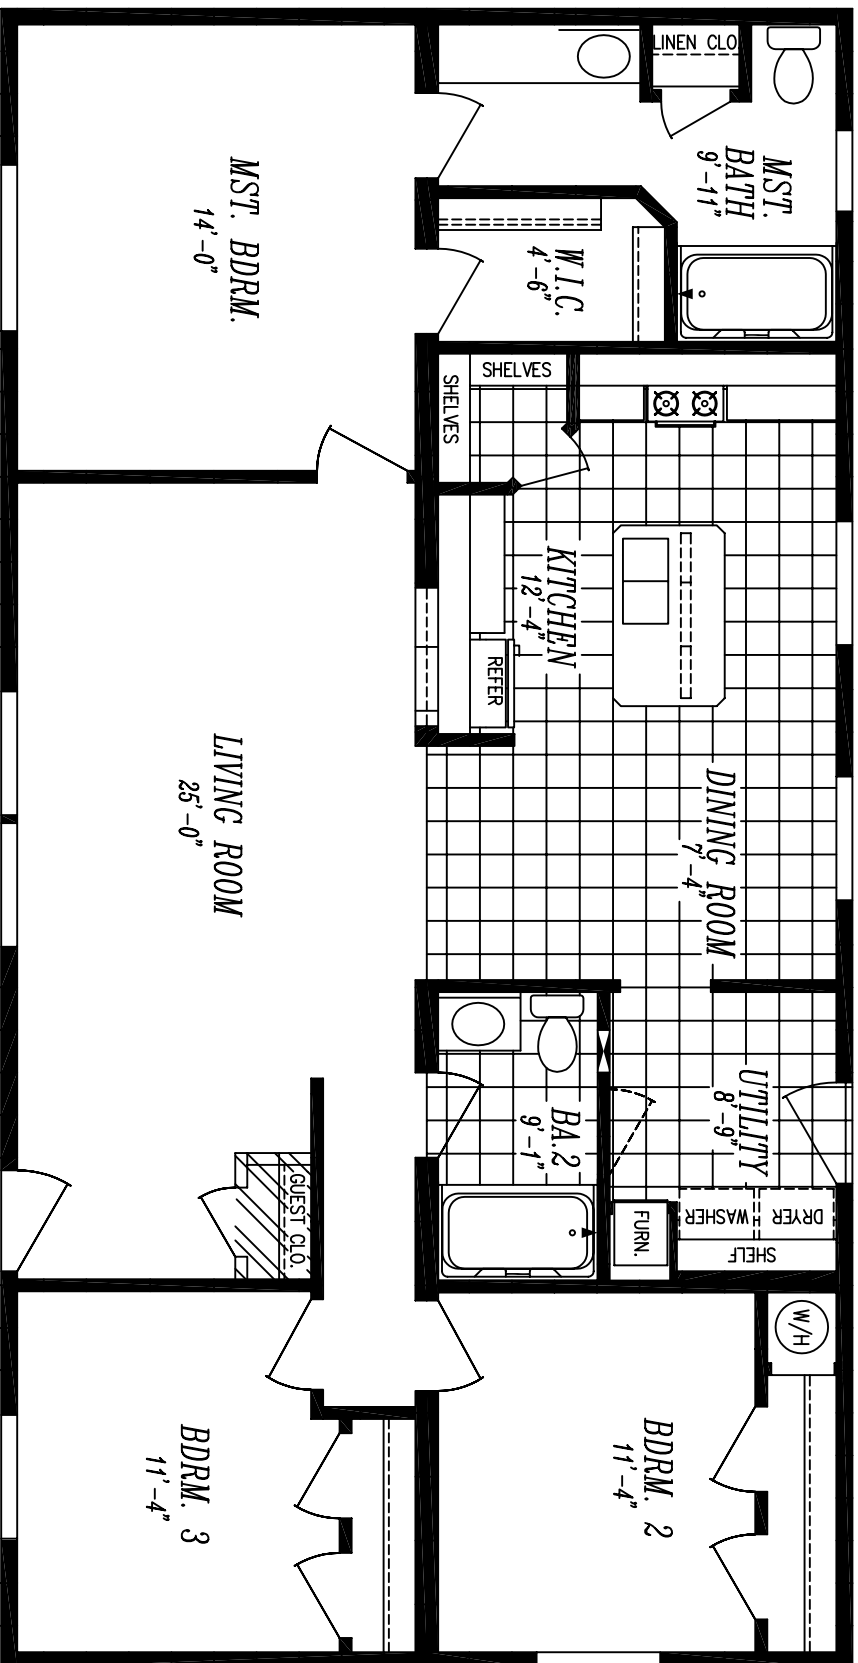

SIMPLICITY 5228-4204

26'-8" x 52'-0"

1387 SQ. FT.

OPT. SIDELIGHT