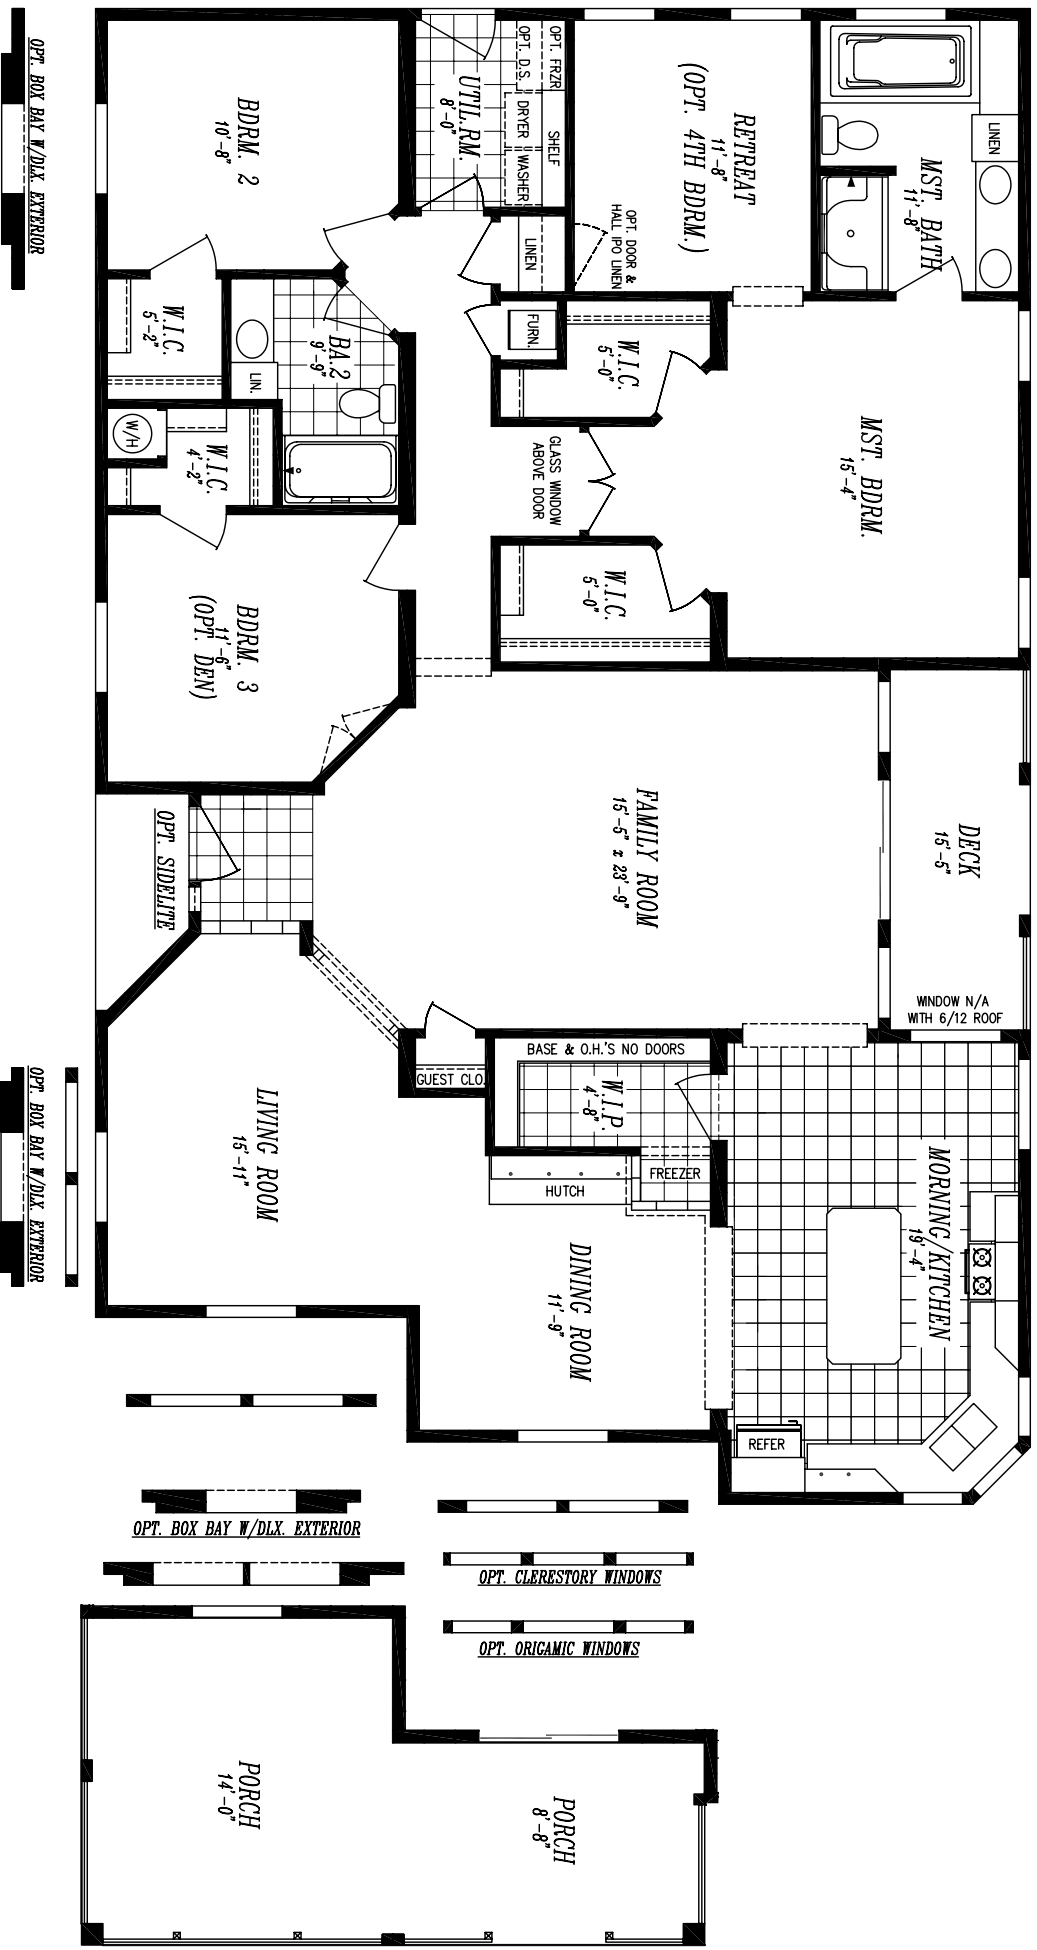

PACIFICA 6440-8225
 40'-0" x 64'-0" / 61'-4" / 56'-0"
 APPROX. 2291 SQ. FT.

OPT. BOX BAY W/DLX. EXTERIOR

OPT. BOX BAY W/DLX. EXTERIOR

OPT. BOX BAY W/DLX. EXTERIOR

OPT. CLERESTORY WINDOWS

OPT. ORGANIC WINDOWS