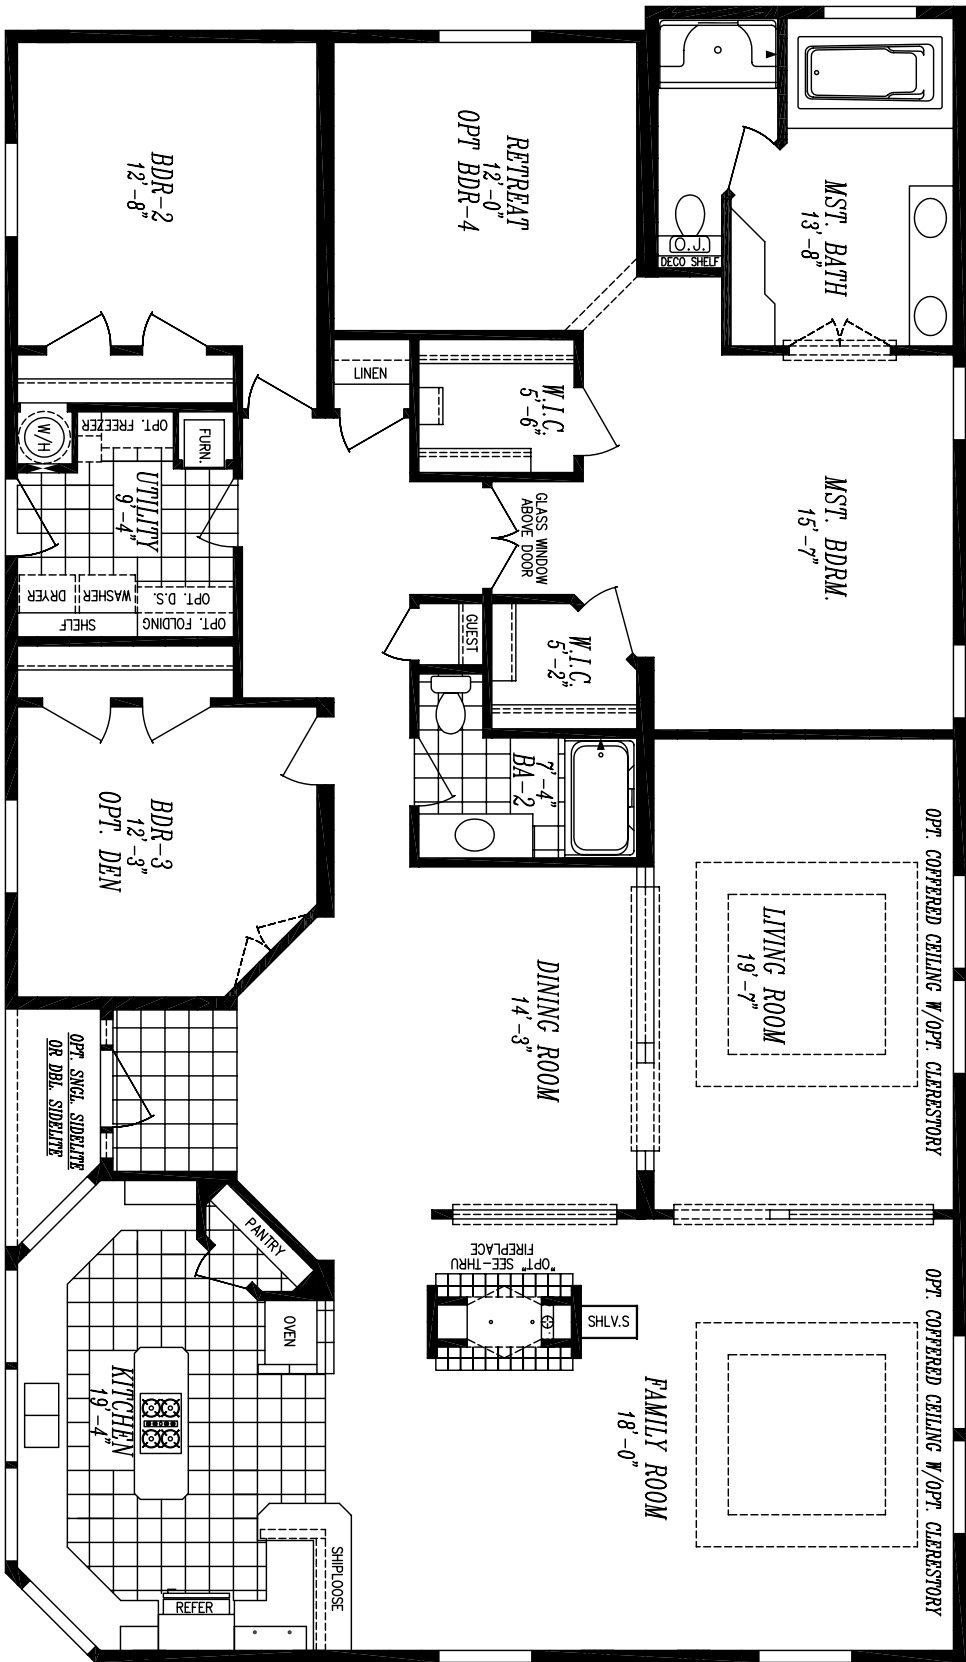

PACIFICA 6840-8239

40'-0" x 69'-0" / 68'-0" / 68'-0"
APPROX. 2693 SQ. FT.

OPT. CLERESTORY WINDOWS & ORGANIC WINDOWS

OPT. COPPERED CEILING W/OPT. CLERESTORY

OPT. COPPERED CEILING W/OPT. CLERESTORY

OPT. BOX BAY WINDOW

OPT. WINDOW PRO DOOR

OPT. BOX BAY WINDOW

OPT. BOX BAY WINDOW

OPT. BOX BAY WINDOW