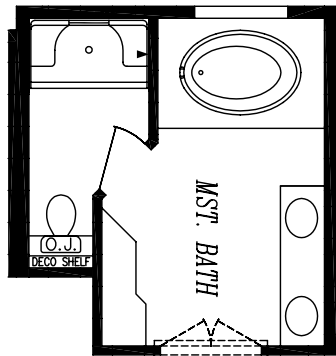

PACIFICA 6840-8239

40'-0" x 69'-0" / 68'-0" / 68'-0"
APPROX. 2693 SQ. FT.

OPT. CLERESTORY WINDOWS & ORGANIC WINDOWS

OPT. COPPERED CEILING W/OPT. CLERESTORY

OPT. COPPERED CEILING W/OPT. CLERESTORY

OPT. BOX BAY WINDOW

OPT. WINDOW PRO DOOR

OPT. BOX BAY WINDOW

OPT. BOX BAY WINDOW

OPT. BOX BAY WINDOW