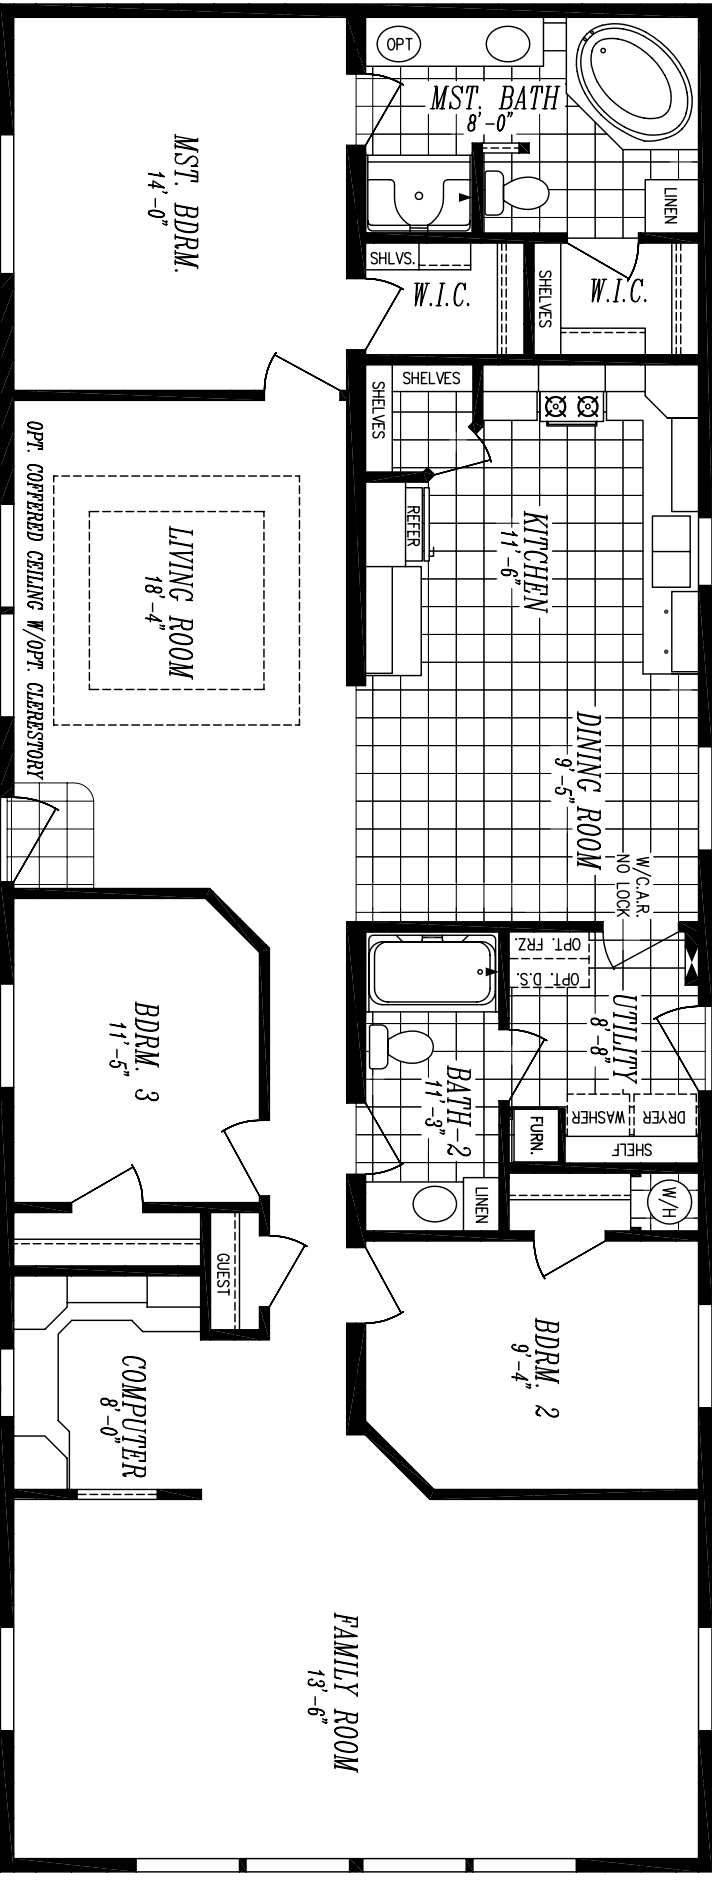

*OPT. 4TH BDRM.
(Requires 3rd. Ext. Door)*

LAKECREST 7028-9542

*26'-8" x 70'-0"
APPROX. 1867 SQ. FT.*