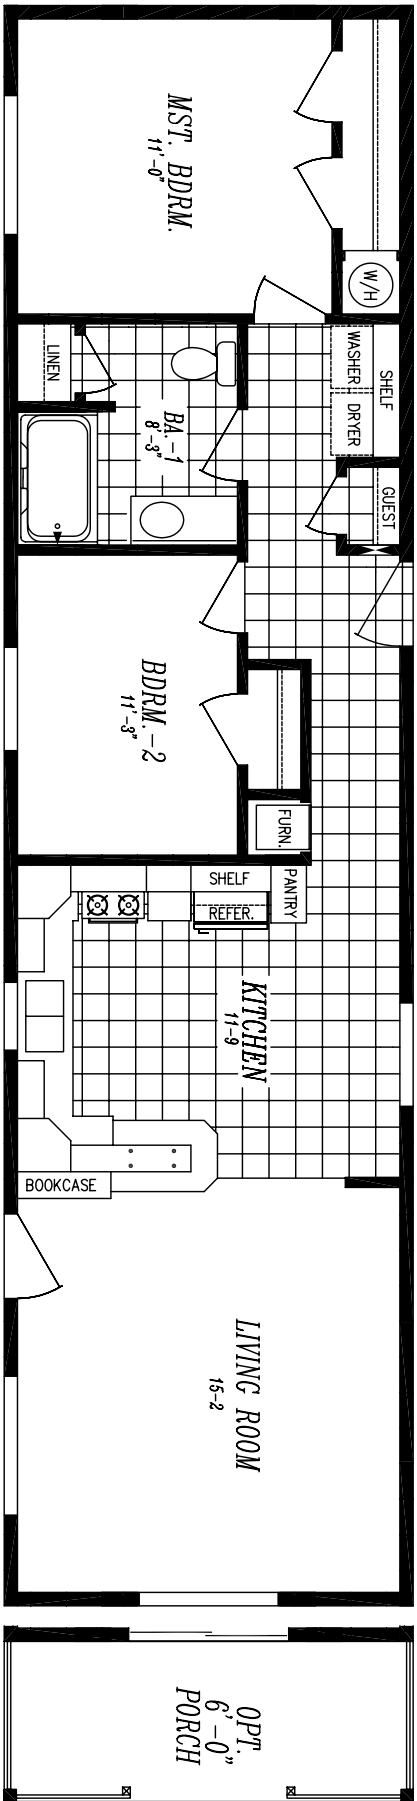

OPT. MST. BATH (N/A WITH PORCH)
 (ADDS 5'-4" TO HOME)
 15'-4" x 65'-4"
 APPROX. 1002 SQ. FT.

OPTION PORCH
 (N/A W/OPT MST. BATH)

FIRST EDITION 6016-9703-6
 15'-4" x 60'-0"
 APPROX. 920 SQ. FT.